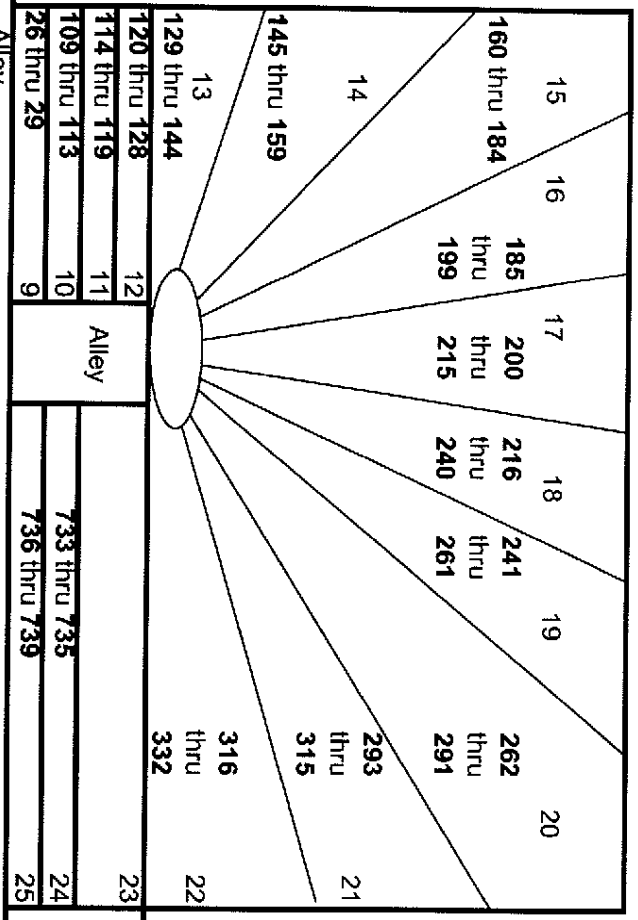

Welcome to Express Ranches

Limousin Bull Sale Supplement

Lot	Update
603	Out of Sale
606	Out of Sale
610	Out of Sale
623	Homo Polled
627	Homo Polled and Homo Black
631	Homo Polled and Homo Black
632	Homo Polled
650	NHF
653	NHC
654	NHC
655	NHC
656	NHF
657	NHF
659	Out of Sale
660	Out of Sale

Sale Day Map On Back

Thursday Map to The Lots

ANGUS LOTS

LIMOUSIN LOTS

701 thru 718	719 thru 732	901 thru 905	906 thru 910	911 thru 916	917 thru 920
--------------	--------------	--------------	--------------	--------------	--------------

Panel Pens

HL Pen 6	523 - 546			
HL Pen 5	500 - 522			
HL Pen 4	476 - 499			
HL Pen 3	451 - 475			
HL Pen 2	427 - 450			
HL Pen 1	402 - 426			

Pen 26	Pen 27	Pen 28	Pen 29	Pen 30	Pen 31	Pen 32	Pen 33
801 thru 804	805 thru 809	810 thru 813	850 thru 853	854 thru 857	858 thru 861	862 thru 865	